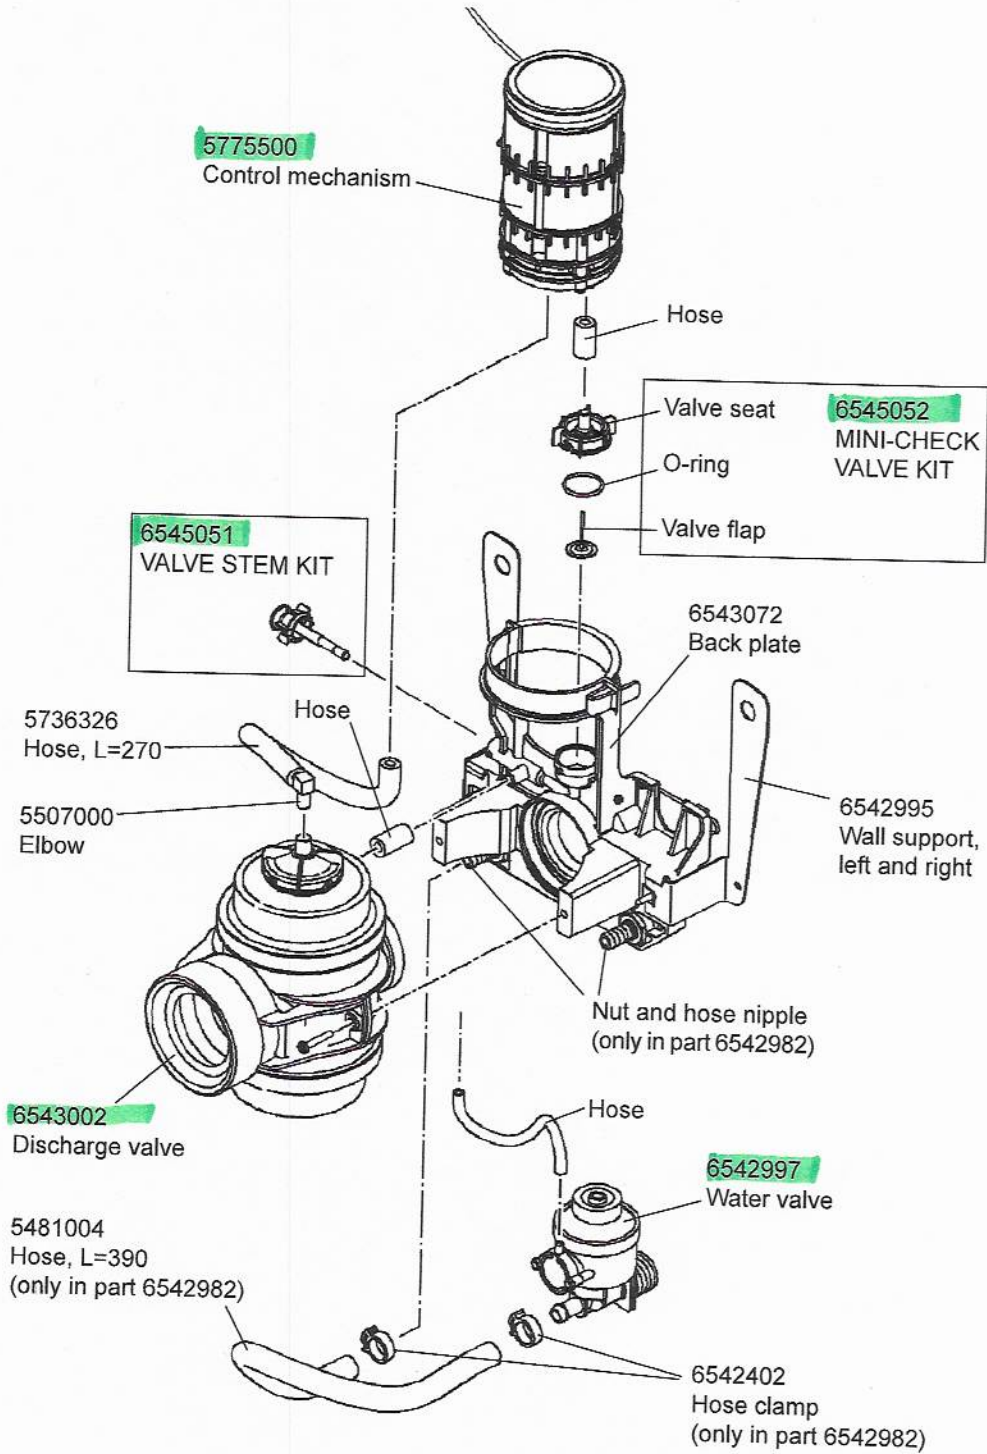

VACUUM TOILET

- 6542981 BACK PLATE ASSEMBLY, EVAC 910 AND 912, WALL MODELS
- 6542982 BACK PLATE ASSEMBLY, EVAC 910, WALL MODELS USPH

VACUUM TOILET

5350000 EVACINCLICK 1, FLUSH CONTROL UNIT FOR IFÖ TOILETS