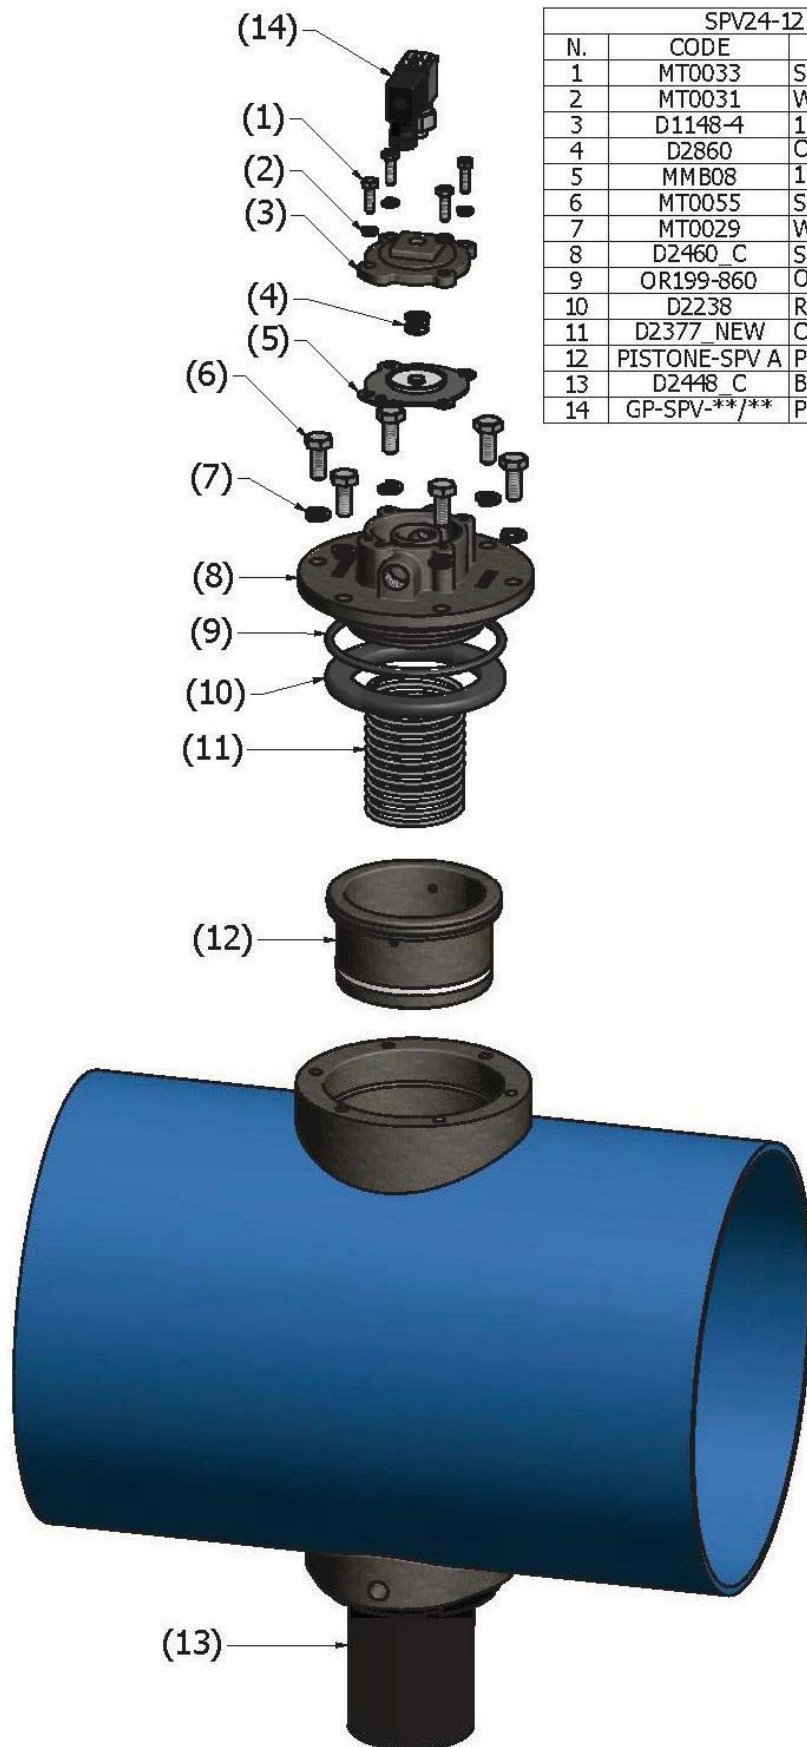

Trimec S.r.l.
Via Gramsci, 57
20032 Cormano (Milano) – Italy
Tel. +39 02 66302616 r.a. Fax +39 02 66302638
info@trimecvalves.com – www.trimecvalves.com

SPV24-12 - Piston valve 3" on 12" tank			
N.	CODE	DESCRIPTION	Q.
1	MT0033	Screw TE DIN 933 A2 M6x20	4
2	MT0031	Washer GROWER UNI 1751 A2 M6	4
3	D1148-4	1" cover	1
4	D2860	Conical compression spring ref. 1"	1
5	MMB08	1" diaphragm	1
6	MT0055	Screw TE DIN 933 A2 M10x25	6
7	MT0029	Washer GROWER UNI 1750 A2 M10	6
8	D2460 C	SPV cover	1
9	OR199-860	O-RING ext. 128,18 int. 117,5 sp. 5,34	1
10	D2238	Rubber shock absorber	1
11	D2377 NEW	Cylindrical compression spring SPV	1
12	PISTONE-SPV A	Piston	1
13	D2448 C	Blow pipe mod. K2	1
14	GP-SPV-*/**	Pilot group with */** coil	1